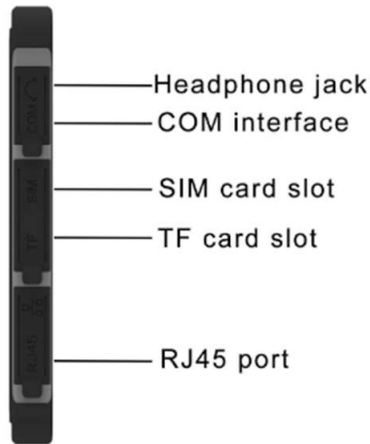

The Welo R8 has difficult weather conditions and to be handled with ease. The touch screen has multi-touch functionality and a sharp display with sunlight properties.

Welo R8A is dust and water resistant according to IP65 and withstands a fall of up to 1.2m. With its pretty shape and low weight, the Welo R8A is a small, but robust and reliable colleague who gives you the opportunity to fully out take advantage of all the benefits of Android 11®. Everywhere.

For further information, please contact: mail@forest-it.se

Teknisk data

RESPECT

- **Product name:** Welo R8

SCREEN

- **Size:** 8" LCD
- **Resolution:** HD (1920x1200)
- **Touch screen:** Capacitiv multipekskärm
- **Additional:** Solljusdisplay (400 nits) G-sensor

- WiFi
- Bluetooth 4.0
- WWAN
- GNSS

I/O PORTS

- USB x1
- Type-C x1
- DC-In x1
- RS232 x1¹

EXPANSION PORTS

- microSD-card
- SIM-Card

BATTERY

- 7800mAh 5V

DIMENSION (WxLxH)

- 228x137x13.3 mm

WEIGHT

- 600g

ACCESSORIES

- USB cable ¹
- Charger
- Handstrap ¹
- Car holder ¹
- Docking station ¹
- Car charger ¹
- White box

¹ OPTIONAL

Bottom Page PIN

Forest it Design