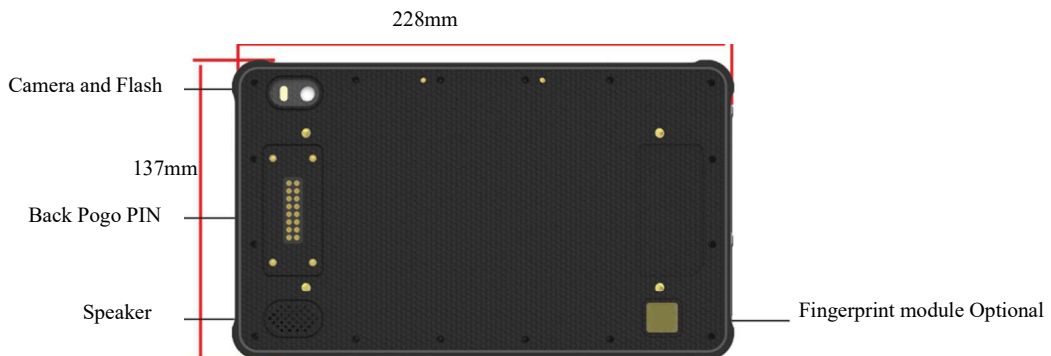

- 228x137x13.3 mm

WEIGHT

- 600g

ACCESSORIES

- USB cable ¹
- Charger
- Handstrap ¹
- Car holder ¹
- Docking station ¹
- Car charger ¹
- White box

¹ OPTIONAL

Bottom Page PIN

Forest it Design