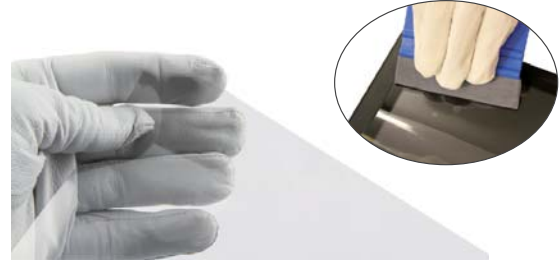

SCREEN PROTECTOR

- High quality plastic film, strong and virtually invisible.
- Protects the glass from fingerprints, scratches and damage.
- Reduces glare and reflections.
- Professional mounting option available & recommended.

Art.no. DF510 Screen Protector
Art.no. RO212 Mounting