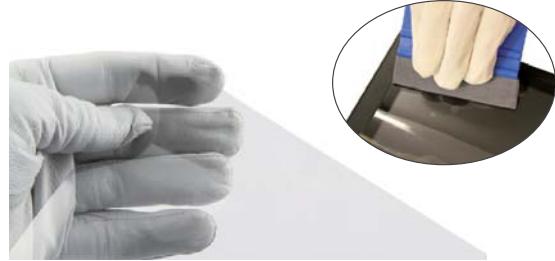

Art.no. DF521

Accessories FIDs Zeno Laptop

BATTERY CHARGER 2-BAYS (with power supply)

- Charges both battery models.
- Individual LED charger status Indicators.

Art.no. DF540

SCREEN PROTECTOR

- High quality plastic film, strong and virtually invisible.
- Protects the glass from fingerprints, scratches and damage.
- Reduces glare and reflections.
- Professional mounting option available & recommended.

CLEANING CLOTH

- Soft micro fiber, antistatic, non-scratching.
- One side with soft pile for dust particles.
- One smooth side for fingerprints, grease and dirt.
- Size 29x29 cm.

Art.no. U0649